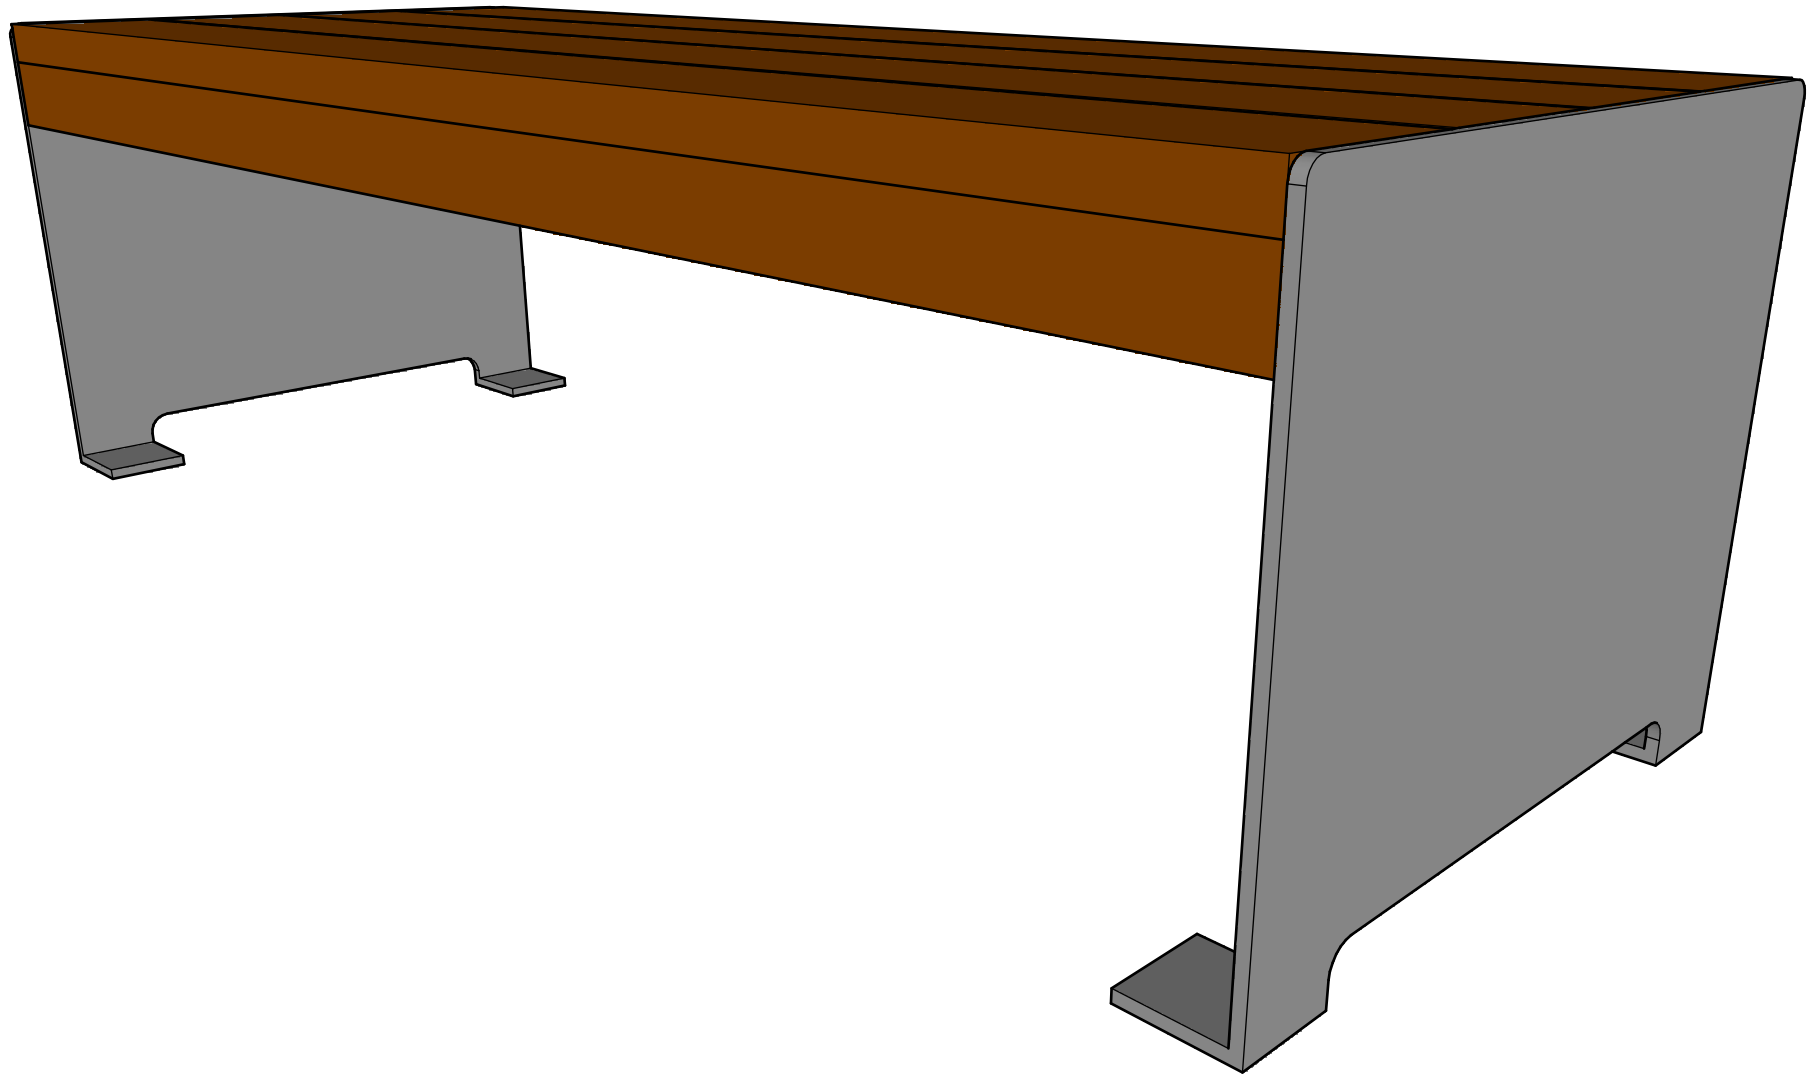

	WISHBONE SITE FURNISHINGS LTD 210-27090 GLOUCESTER WAY LANGLEY, BC			
	DWG. TITLE: HUTCH 5FT BENCH REVISION: 05/04/18 R:01			
MATERIAL: ALUMINUM	DWG. NO. DWSBBN04041801	DRAWN BY: BRAD SULLIVAN		
PATTERN NO. N/A	MODEL NO. HB-5	SCALE: 1:16	SHEET: 1 OF 2	DATE: 05 APR 18

	WISHBONE SITE FURNISHINGS LTD 210-27090 GLOUCESTER WAY LANGLEY, BC			
	DWG. TITLE: HUTCH 5FT BENCH REVISION: 05/04/18 R:01			
MATERIAL: ALUMINUM	DWG. NO. DWSBBN04041801	DRAWN BY: BRAD SULLIVAN		
PATTERN NO. N/A	MODEL NO. HB-5	SCALE: 1:16	SHEET: 2 OF 2	DATE: 05 APR 18